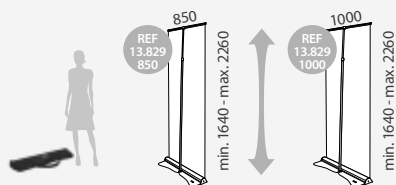

	QTY	N.W	G.W	C.B.M	SIZE
Packing	4	12.6kg	15.2kg	0.091	350x290x900mm
Uni.	1	3.15kg	3.80kg	0.02	170x140x870mm
10.444	Graphic Size: 800x2060mm				

BAMBOO

DISPLAY DETAILS

DIMENSIONS \*mm

UTILITIES

INFORMATION

Milano Roll Up is made of durably aluminum with plastic parts. It features an easy change of graphic thanks its unique design with a interchangeable cassette, graphic change is quick and easy, users can simply put the cassette into the base, roll-up the graphic and hook the banner at the top of the pole. Additionally, a canvas carry bag is included. Ideal for trade shows, expositions, retail stores or any media event.

	QTY	N.W	G.W	C.B.M	SIZE
Packing	4	16kg	17kg	0.07	300x260x920mm
Uni.	1	4kg	4.25kg	0.01	150x130x875mm
13.829-850	Graphic Size: 850x1640-2260mm				

MILANO 1000	QTY	N.W	G.W	C.B.M	SIZE
Packing	4	18kg	19kg	0.08	300x260x1000mm
Uni.	1	4.5kg	4.75kg	0.02	150x130x1025mm
13.829-1000	Graphic Size: 1000x1640-2260mm				

MILANO

“ With an comfortable and fast change of graphic thanks its interchangeable cassette. ”

DISPLAY DETAILS

DIMENSIONS \*mm

UTILITIES

INFORMATION

This Roll Up banner is made of durably aluminum with plastic parts so it is incredibly lightweight and saves floor space. Featuring stylish open bases and adjustable height thanks to its telescopic pole. With an easy change of graphic, set up is quick and easy. Additionally, a canvas carry bag is included. Ideal for trade shows, expositions, retail stores or any media event.

	QTY	N.W	G.W	C.B.M	SIZE
Packing	6	17kg	18kg	0.072	320x250x900mm
Uni.	1	2.83kg	3kg	0.01	110x110x900mm
10.020	Graphic Size: 850x828-2260mm				

DEHESA

Get an extra height thanks its telescopic aluminium pole