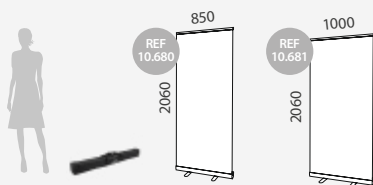

DISPLAY DETAILS

DIMENSIONS *mm

UTILITIES

INFORMATION

This Roll Up features a full black finish and it is made of durably aluminum so it is incredibly lightweight and saves floor space. Easy change of graphic, set up is quick and easy, just connect the pole to the base, roll-up the graphic and hook it at the top of the pole. With canvas carry bag included. Ideal for trade shows, expositions, retail stores or any media event.

	QTY	N.W	G.W	C.B.M	SIZE
Packing	10	22kg	24kg	0.093	490x210x910mm
Uni.	1	2.20kg	2.40kg	0.007	90x90x875mm
10.680	Graphic Size: 850x2060mm				

	QTY	N.W	G.W	C.B.M	SIZE
Packing	10	25kg	26kg	0.109	490x210x1060mm
Uni.	1	2.50kg	2.60kg	0.011	105x105x1040mm
10.681	Graphic Size: 1000x2060mm				

ALTEA

Use optional spotlight for highlight your exhibitions (sold separately)