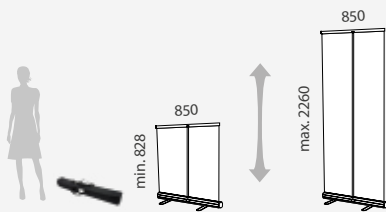

	QTY	N.W	G.W	C.B.M	SIZE
Packing	4	12.6kg	15.2kg	0.091	350x290x900mm
Uni.	1	3.15kg	3.80kg	0.02	170x140x870mm
10.444	Graphic Size: 800x2060mm				

BAMBOO

DISPLAY DETAILS

DIMENSIONS \*mm

UTILITIES

INFORMATION

Milano Roll Up is made of durably aluminum with plastic parts. It features an easy change of graphic thanks its unique design with a interchangeable cassette, graphic change is quick and easy, users can simply put the cassette into the base, roll-up the graphic and hook the banner at the top of the pole. Additionally, a canvas carry bag is included. Ideal for trade shows, expositions, retail stores or any media event.

	QTY	N.W	G.W	C.B.M	SIZE
Packing	4	16kg	17kg	0.07	300x260x920mm
Uni.	1	4kg	4.25kg	0.01	150x130x875mm
13.829-850	Graphic Size: 850x1640-2260mm				

MILANO 1000	QTY	N.W	G.W	C.B.M	SIZE
Packing	4	18kg	19kg	0.08	300x260x1000mm
Uni.	1	4.5kg	4.75kg	0.02	150x130x1025mm
13.829-1000	Graphic Size: 1000x1640-2260mm				

MILANO

“ With an comfortable and fast change of graphic thanks its interchangeable cassette. ”

DISPLAY DETAILS

DIMENSIONS \*mm

UTILITIES

INFORMATION

This Roll Up banner is made of durably aluminum with plastic parts so it is incredibly lightweight and saves floor space. Featuring stylish open bases and adjustable height thanks to its telescopic pole. With an easy change of graphic, set up is quick and easy. Additionally, a canvas carry bag is included. Ideal for trade shows, expositions, retail stores or any media event.

	QTY	N.W	G.W	C.B.M	SIZE
Packing	6	17kg	18kg	0.072	320x250x900mm
Uni.	1	2.83kg	3kg	0.01	110x110x900mm
10.020	Graphic Size: 850x828-2260mm				

DEHESA

Get an extra height thanks its telescopic aluminium pole