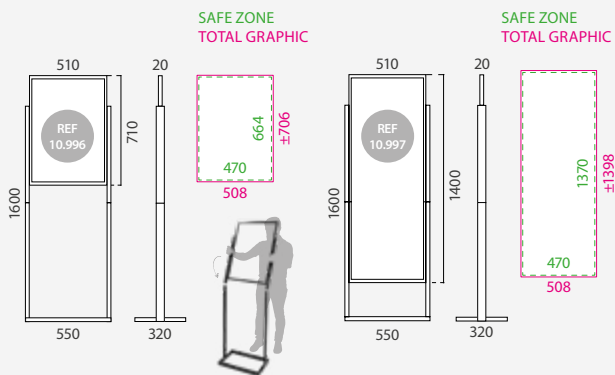

	QTY	N.W	G.W	C.B.M	SIZE	
Packing	1	1.96kg	2.53kg	0.05	410x118x1185mm	

10.432 Graphic Size: $\pm 360 \times 1100-2100 \text{mm}$

OROPESA

DISPLAY DETAILS

DIMENSIONS

ARTWORK *mm

INFORMATION

With structure made of aluminium and plastic. Available black or silver finishing. This portable banner is ideal for using during a variety of promotional events, such as a trade show, tradeshow exposition or even as solution for a photocall. Vilamoura XXL banner is a big size display fast to assemble and easy to transport, ideal for any promotional event that your business requires. Each pipe is also designed for an easy and fast telescopic adjustment of the display, allowing the use of graphs of different widths and heights. Minimum graphic size: \pm Height 865 x Width 1780mm. Maximum graphic size: \pm Height 2535 x Width 3355mm.

	QTY	N.W	G.W	C.B.M	SIZE
Packing	1	1.8kg	2.32kg	0.0205	1745x335x35mm
13.643	Graphic Size: 297x1700mm				

ALUMINIUM BANNER DISPLAY

DISPLAY DETAILS

INFORMATION

DIMENSIONS

ARTWORK

*mm

Aluminium Stand Display lacquered in gray RAL 9006, featuring an easy to load and upload system. With adjustable stability sturdy feet and an easy glide for the 1400mm height graphic poster (9mm max. thickness) into the metal grooves of the structure and display it back-to-back. Ideal for promoting at trade shows, retail stores, fair stands, showrooms, travel agencies or offices.

	QTY	N.W	G.W	C.B.M	SIZE
Packing	1	4.47kg	5.54kg	0.0436	880x660x75mm
13.736	Graphic Size: 500x1400mm				

ALUMINIUM STAND DISPLAY

DISPLAY DETAILS

DIMENSIONS

*mm

INFORMATION

These solid Displays are made of steel and they are black painted, featuring two different graphic size available. Slide the poster (9mm max. thickness) into the groove and display it back-to-back in high traffic areas.