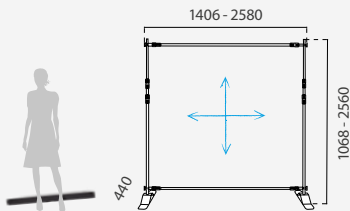

10.803 Graphic Size: $\pm 420 \times 1000-1600 \text{mm}$ (x2)

ALGORA

DISPLAY DETAILS

INFORMATION DIMENSIONS ARTWORK *mm

Oropesa Poster Display is made of metal, featuring a special design for an optimum storage. Also, it has a telescopic pole with adjustable height (1100-2100mm). Ideal for promoting your business, such as tradeshow and promotional events at stores or business presentations.

	QTY	N.W	G.W	C.B.M	SIZE	
Packing	1	1.96kg	2.53kg	0.05	410x118x1185mm	

10.432 Graphic Size: $\pm 360 \times 1100-2100 \text{mm}$

OROPESA

DISPLAY DETAILS

DIMENSIONS

ARTWORK *mm

INFORMATION

With structure made of aluminium and plastic. Available black or silver finishing. This portable banner is ideal for using during a variety of promotional events, such as a trade show, tradeshow exposition or even as solution for a photocall. Vilamoura XXL banner is a big size display fast to assemble and easy to transport, ideal for any promotional event that your business requires. Each pipe is also designed for an easy and fast telescopic adjustment of the display, allowing the use of graphs of different widths and heights. Minimum graphic size: \pm Height 865 x Width 1780mm. Maximum graphic size: \pm Height 2535 x Width 3355mm.

VILAMOURA XL EXTENSION BANNER

	QTY	N.W	G.W	C.B.M	SIZE
Packing	1	7kg	8.1kg	0.0266	230x110x1050vmm
13.752			Graphic Size: 1780-3355x865-2535mm		

DISPLAY DETAILS

DIMENSIONS

ARTWORK

*mm

INFORMATION

With structure made of steel and black laquered. This portable banner is ideal for using during a variety of promotional events, such as a trade show, media event, tradeshow exposition or even as solution for a photocall. Vilamoura banner is a display fast to assemble and easy to transport. Each pipe is also designed for an easy and fast telescopic adjustment of the display, allowing the use of graphs of different widths and heights. Minimum graphic size: \pm Height 860 x Width 1270mm. Maximum graphic size: \pm Height 2350 x Width 2445mm.