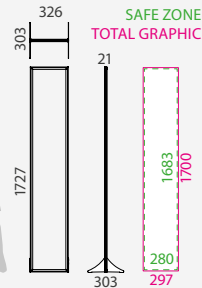

DISPLAY DETAILS

INFORMATION

DIMENSIONS

ARTWORK

*mm

Aluminium Banner Display is lacquered in grey RAL 9006 and features an easy to load and upload system. With an easy glide for the graphic poster (5mm maxi.thickness) into the metal grooves of the structure and display it in high traffic areas. Ideal for displaying at mall's corridors, for promoting at events or trade shows, outside your office or a showroom.

	QTY	N.W	G.W	C.B.M	SIZE
Packing	1	1.8kg	2.32kg	0.0205	1745x335x35mm
13.643	Graphic Size: 297x1700mm				

ALUMINIUM BANNER DISPLAY

DISPLAY DETAILS

INFORMATION

DIMENSIONS

ARTWORK

*mm

Aluminium Stand Display lacquered in gray RAL 9006, featuring an easy to load and upload system. With adjustable stability sturdy feet and an easy glide for the 1400mm height graphic poster (9mm max. thickness) into the metal grooves of the structure and display it back-to-back. Ideal for promoting at trade shows, retail stores, fair stands, showrooms, travel agencies or offices.

	QTY	N.W	G.W	C.B.M	SIZE
Packing	1	4.47kg	5.54kg	0.0436	880x660x75mm
13.736	Graphic Size: 500x1400mm				

ALUMINIUM STAND DISPLAY