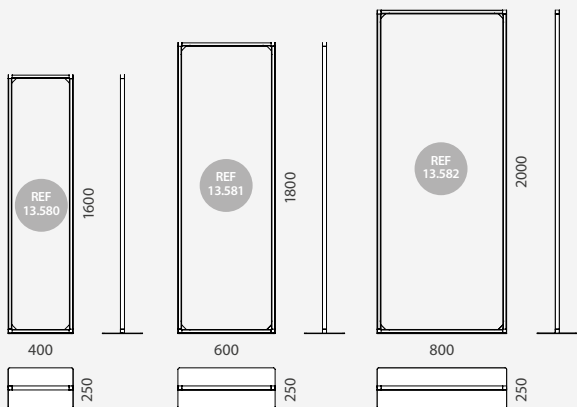

	QTY	N.W	G.W	C.B.M	SIZE	
Packing	1	1.96kg	2.53kg	0.05	410x118x1185mm	

10.432 Graphic Size: $\pm 360 \times 1100-2100 \text{mm}$

OROPESA

DISPLAY DETAILS

DIMENSIONS

ARTWORK *mm

INFORMATION

With structure made of aluminium and plastic. Available black or silver finishing. This portable banner is ideal for using during a variety of promotional events, such as a trade show, tradeshow exposition or even as solution for a photocall. Vilamoura XXL banner is a big size display fast to assemble and easy to transport, ideal for any promotional event that your business requires. Each pipe is also designed for an easy and fast telescopic adjustment of the display, allowing the use of graphs of different widths and heights. Minimum graphic size: \pm Height 865 x Width 1780mm. Maximum graphic size: \pm Height 2535 x Width 3355mm.

VILAMOURA XL EXTENSION BANNER

	QTY	N.W	G.W	C.B.M	SIZE
Packing	1	7kg	8.1kg	0.0266	230x110x1050vmm
13.752			Graphic Size: 1780-3355x865-2535mm		

DISPLAY DETAILS

DIMENSIONS

ARTWORK

*mm

INFORMATION

With structure made of steel and black laquered. This portable banner is ideal for using during a variety of promotional events, such as a trade show, media event, tradeshow exposition or even as solution for a photocall. Vilamoura banner is a display fast to assemble and easy to transport. Each pipe is also designed for an easy and fast telescopic adjustment of the display, allowing the use of graphs of different widths and heights. Minimum graphic size: \pm Height 860 x Width 1270mm. Maximum graphic size: \pm Height 2350 x Width 2445mm.

	QTY	N.W	G.W	C.B.M	SIZE
Packing	2	11kg	12kg	0.031	130x170x1380mm
Uni.	1	5.5kg	6kg	0.015	70x170x1380mm
10.498		Graphic Size: 1270-2445x860-2350mm			

VILAMOURA EXTENSION BANNER

DISPLAY DETAILS

DIMENSIONS

*mm