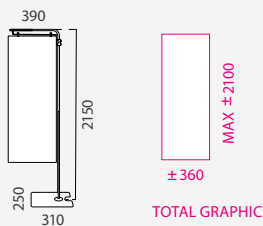

This double sided Poster Display is made of metal, suitable for 2 exhibitions of graphics. It features a telescopic pole (adjustable height of 1000-1600mm).

	QTY	N.W	G.W	C.B.M	SIZE	
Packing	1	1.2kg	1.6kg	0.02	270x70x1200mm	

10.803 Graphic Size: $\pm 420 \times 1000-1600 \text{mm}$ (x2)

ALGORA

DISPLAY DETAILS

INFORMATION DIMENSIONS ARTWORK *mm

Oropesa Poster Display is made of metal, featuring a special design for an optimum storage. Also, it has a telescopic pole with adjustable height (1100-2100mm). Ideal for promoting your business, such as tradeshow and promotional events at stores or business presentations.

	QTY	N.W	G.W	C.B.M	SIZE	
Packing	1	1.96kg	2.53kg	0.05	410x118x1185mm	

10.432 Graphic Size: $\pm 360 \times 1100-2100 \text{mm}$

OROPESA

DISPLAY DETAILS

DIMENSIONS

ARTWORK *mm

INFORMATION

With structure made of aluminium and plastic. Available black or silver finishing. This portable banner is ideal for using during a variety of promotional events, such as a trade show, tradeshow exposition or even as solution for a photocall. Vilamoura XXL banner is a big size display fast to assemble and easy to transport, ideal for any promotional event that your business requires. Each pipe is also designed for an easy and fast telescopic adjustment of the display, allowing the use of graphs of different widths and heights. Minimum graphic size: \pm Height 865 x Width 1780mm. Maximum graphic size: \pm Height 2535 x Width 3355mm.