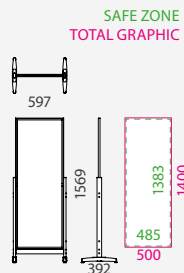

	QTY	N.W	G.W	C.B.M	SIZE	
Packing	1	1.96kg	2.53kg	0.05	410x118x1185mm	

10.432 Graphic Size: $\pm 360 \times 1100-2100 \text{mm}$

OROPESA

DISPLAY DETAILS

DIMENSIONS

ARTWORK *mm

INFORMATION

With structure made of aluminium and plastic. Available black or silver finishing. This portable banner is ideal for using during a variety of promotional events, such as a trade show, tradeshow exposition or even as solution for a photocall. Vilamoura XXL banner is a big size display fast to assemble and easy to transport, ideal for any promotional event that your business requires. Each pipe is also designed for an easy and fast telescopic adjustment of the display, allowing the use of graphs of different widths and heights. Minimum graphic size: \pm Height 865 x Width 1780mm. Maximum graphic size: \pm Height 2535 x Width 3355mm.

	QTY	N.W	G.W	C.B.M	SIZE
Packing	1	1.8kg	2.32kg	0.0205	1745x335x35mm
13.643	Graphic Size: 297x1700mm				

ALUMINIUM BANNER DISPLAY

DISPLAY DETAILS

INFORMATION

DIMENSIONS

ARTWORK

*mm

Aluminium Stand Display lacquered in gray RAL 9006, featuring an easy to load and upload system. With adjustable stability sturdy feet and an easy glide for the 1400mm height graphic poster (9mm max. thickness) into the metal grooves of the structure and display it back-to-back. Ideal for promoting at trade shows, retail stores, fair stands, showrooms, travel agencies or offices.

	QTY	N.W	G.W	C.B.M	SIZE
Packing	1	4.47kg	5.54kg	0.0436	880x660x75mm
13.736	Graphic Size: 500x1400mm				

ALUMINIUM STAND DISPLAY

DISPLAY DETAILS

DIMENSIONS

*mm

INFORMATION

These solid Displays are made of steel and they are black painted, featuring two different graphic size available. Slide the poster (9mm max. thickness) into the groove and display it back-to-back in high traffic areas.