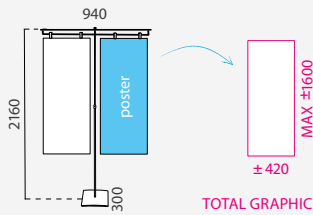

	QTY	N.W	G.W	C.B.M	SIZE
Packing	10	14kg	15kg	0.097	1200x300x270mm
Uni.	1	1.4kg	1.5kg	0.007	85x85x930mm
10.010	Graphic Size: 600x1700mm				

TORMES CROSS BANNER

DISPLAY DETAILS

INFORMATION

*mm

Double sided banner display made of durable aluminium and plastic parts. Easy to assemble and graphic change. Carry bag is included. Ideal for trade shows, exhibitions, retail stores or any media event.

This double sided Poster Display is made of metal, suitable for 2 exhibitions of graphics. It features a telescopic pole (adjustable height of 1000-1600mm).

	QTY	N.W	G.W	C.B.M	SIZE	
Packing	1	1.2kg	1.6kg	0.02	270x70x1200mm	

10.803 Graphic Size: $\pm 420 \times 1000-1600 \text{mm}$ (x2)

ALGORA

DISPLAY DETAILS

INFORMATION DIMENSIONS ARTWORK *mm

Oropesa Poster Display is made of metal, featuring a special design for an optimum storage. Also, it has a telescopic pole with adjustable height (1100-2100mm). Ideal for promoting your business, such as tradeshow and promotional events at stores or business presentations.

	QTY	N.W	G.W	C.B.M	SIZE	
Packing	1	1.96kg	2.53kg	0.05	410x118x1185mm	

10.432 Graphic Size: $\pm 360 \times 1100-2100 \text{mm}$

OROPESA

DISPLAY DETAILS

DIMENSIONS

ARTWORK *mm

INFORMATION

With structure made of aluminium and plastic. Available black or silver finishing. This portable banner is ideal for using during a variety of promotional events, such as a trade show, tradeshow exposition or even as solution for a photocall. Vilamoura XXL banner is a big size display fast to assemble and easy to transport, ideal for any promotional event that your business requires. Each pipe is also designed for an easy and fast telescopic adjustment of the display, allowing the use of graphs of different widths and heights. Minimum graphic size: \pm Height 865 x Width 1780mm. Maximum graphic size: \pm Height 2535 x Width 3355mm.