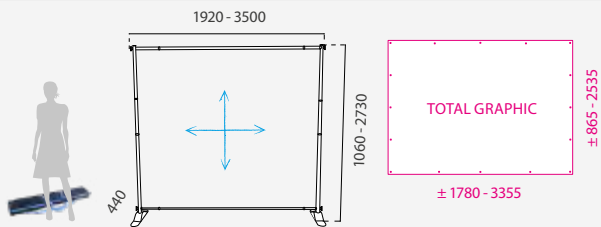

10.803 Graphic Size: $\pm 420 \times 1000-1600 \text{mm}$ (x2)

ALGORA

DISPLAY DETAILS

INFORMATION DIMENSIONS ARTWORK *mm

Oropesa Poster Display is made of metal, featuring a special design for an optimum storage. Also, it has a telescopic pole with adjustable height (1100-2100mm). Ideal for promoting your business, such as tradeshow and promotional events at stores or business presentations.

	QTY	N.W	G.W	C.B.M	SIZE	
Packing	1	1.96kg	2.53kg	0.05	410x118x1185mm	

10.432 Graphic Size: $\pm 360 \times 1100-2100 \text{mm}$

OROPESA

DISPLAY DETAILS

DIMENSIONS

ARTWORK *mm

INFORMATION

With structure made of aluminium and plastic. Available black or silver finishing. This portable banner is ideal for using during a variety of promotional events, such as a trade show, tradeshow exposition or even as solution for a photocall. Vilamoura XXL banner is a big size display fast to assemble and easy to transport, ideal for any promotional event that your business requires. Each pipe is also designed for an easy and fast telescopic adjustment of the display, allowing the use of graphs of different widths and heights. Minimum graphic size: \pm Height 865 x Width 1780mm. Maximum graphic size: \pm Height 2535 x Width 3355mm.

VILAMOURA XL EXTENSION BANNER

	QTY	N.W	G.W	C.B.M	SIZE
Packing	1	7kg	8.1kg	0.0266	230x110x1050vmm
13.752			Graphic Size: 1780-3355x865-2535mm		

DISPLAY DETAILS

DIMENSIONS

ARTWORK

*mm

INFORMATION

With structure made of steel and black laquered. This portable banner is ideal for using during a variety of promotional events, such as a trade show, media event, tradeshow exposition or even as solution for a photocall. Vilamoura banner is a display fast to assemble and easy to transport. Each pipe is also designed for an easy and fast telescopic adjustment of the display, allowing the use of graphs of different widths and heights. Minimum graphic size: \pm Height 860 x Width 1270mm. Maximum graphic size: \pm Height 2350 x Width 2445mm.