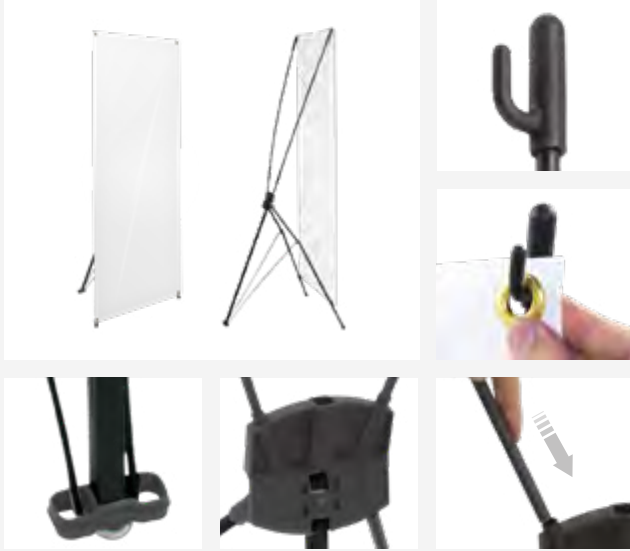

DISPLAY DETAILS

GRAPHIC BY EYELETS

DIMENSIONS

*mm