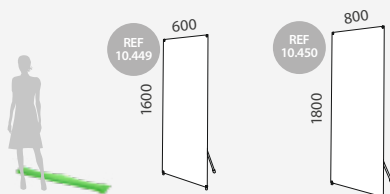

DIMENSIONS *mm

UTILITIES