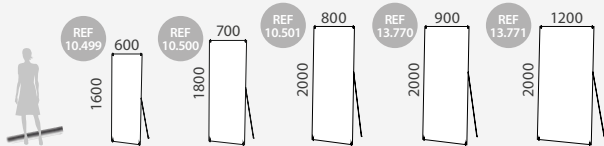

## DIMENSIONS

\*mm

## TUDELA

	QTY	N.W	G.W	C.B.M	SIZE
Packing	10	9kg	10kg	0.0525	1010x200x260mm
Uni.	1	0.90kg	1kg	0.005	160x30x1080mm
<b>10.007</b>	<b>Graphic Size: 600x1595mm</b>				

	QTY	N.W	G.W	C.B.M	SIZE
Packing	10	9.5kg	10.5kg	0.0629	1210x200x260mm
Uni.	1	0.95kg	1.05kg	0.007	160x40x1210mm
<b>10.111</b>	<b>Graphic Size: 600x1800mm</b>				

	QTY	N.W	G.W	C.B.M	SIZE
Packing	10	10kg	11kg	0.0629	1210x200x260mm
Uni.	1	1kg	1.1kg	0.008	170x40x1210mm
<b>10.112</b>	<b>Graphic Size: 800x1800mm</b>				

DISPLAY DETAILS

GRAPHIC BY EYELETS

DIMENSIONS

\*mm