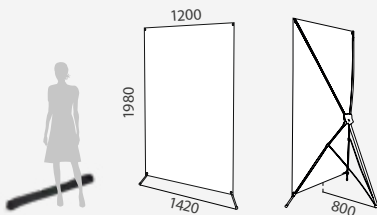

## DIMENSIONS

\*mm

	QTY	N.W	G.W	C.B.M	SIZE
Packing	20	22kg	23.2kg	0.193	1260x510x300mm
Uni.	1	1.1kg	1.3kg	0.01	140x60x1200mm
<b>13.771</b>	<b>Graphic Size: 1200x2000mm</b>				

LYON

“ get extra tension using the hook with a counterweight ”

DISPLAY DETAILS

DISPLAY DETAILS

GRAPHIC ATTACHMENT BY EYELETS

DIMENSIONS \*mm

UTILITIES

INFORMATION

Valoria X-Banner is a portable, detachable and lightweight display for interchangeable graphics. Its X-shaped structure is made of fiberglass and plastic parts. Exhibitors can quickly assemble it in a few seconds (no tools required). It includes a nylon carry bag. Because of its 1200mm width they are suitable for joining multiple units as a photocall or a promotional wall.

	QTY	N.W	G.W	C.B.M	SIZE
Packing	10	16kg	17kg	0.1170	1400x380x220mm
Uni.	1	1.60kg	1.70kg	0.008	200x30x1360mm
10.006	Graphic Size: 1200x1980mm				

VALORIA

1.2m  
Width

COFFEE

77

DISPLAY DETAILS

DISPLAY DETAILS